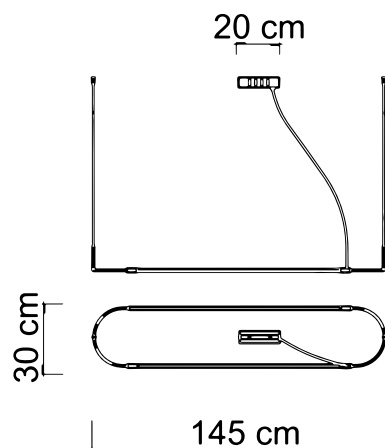

ELIA/S2D

hanging lamp

The Elia Collection embodies the concept of illuminated minimalism, with lamps characterized by an extruded aluminum profile that offers extraordinary simplicity. These lamps not only provide light but also decorate the spaces they inhabit. With their essential and clean design, the Elia Collection represents a perfect blend of functionality and aesthetics, offering sophisticated lighting that harmoniously integrates into the decor.

7128D	ELIA/S2D O
7135D	ELIA/S2D N
Power	28W Led Integrated
Input	220/240 V- 50/60Hz
Kelvin	Sikrea Dynamic Dimmer
Dimmable	Yes
Real Lumen	Dimmable Max 2610
CRI	85
IP	20
L. Wire	150cm

Article compatible with Sikrea Dynamic Dimmer + (cod. 4868)

PACKAGING DATA :

Packages	1
Net Weight	1,8kg
Gross Weight	2,9kg
Volume	0,0972 m ³

Any interventions on the light source of this article must be carried out by qualified personnel or by the manufacturer himself.
Any operation carried out without prior consultation with Contemporanea srl will void the guarantee